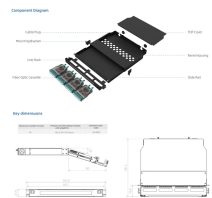

A complete guide to multimode fiber types OM1, OM2, OM3, OM4, and OM5. Compare speed, distance, bandwidth, and applications, and learn how to choose.