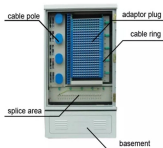

Search Newegg for 1gb 4-port switch. Get fast shipping and top-rated customer service.