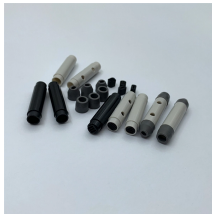

10 Gigabit Fiber SFP + (LC) Single-Mode Optical Transceiver Module The new line of Intellinet Enhanced Small Form Factor Pluggable (SFP) Transceivers provides customers with a ...

10 Gigabit Connectivity Intellinet Network Solutions 10GBase-LR Fiber SFP+ Optical Transceiver Module, model 507479, is the right choice when it comes to connecting two buildings at 10 GbE ...

The Cisco 10GBASE SFP+ modules give you a wide variety of 10 Gigabit Ethernet connectivity options for data center, enterprise wiring closet, and service provider transport applications.

Genuine Amphenol 10GBASE-SR SFP+ Optical Transceiver Modules provide a high-density, high-performance interface for 10-Gigabit Ethernet and Fibre Channel applications.

FS 10GbE SFP+ module solutions provide a wide variety of 10 Gigabit Ethernet connectivity options for data centers, enterprise wiring closets, Internet Service Providers (ISPs) applications.

NETGEAR ProSafe 10 Gigabit SFP+ transceivers fit into select managed switch SFP+ interfaces, providing hot-swappable installation and removal. Select Smart switches and Plus switches will also ...