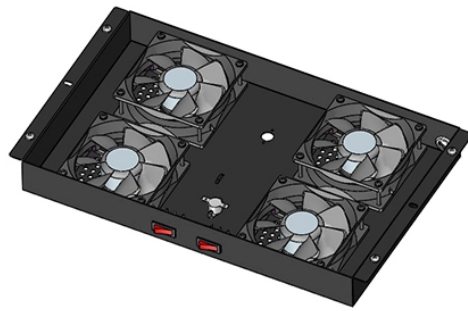

100Mbps PoE switch network cable

100Mbps PoE switch network cable

With desktop design, outstanding performance and quality, the TP-Link's TL-SF1005P 5-Port 10/100Mbps Desktop Switch with 4-Port PoE is an ideal choice for expanding your home or office ...

eBridge100RMT Ethernet over Coax/CAT5e Adapter Kits transmit full duplex data at 100Mbps and pass PoE compliant power over coax 304m, or CAT5e cable up to 500m without repeaters. The adapter ...

Power and connect devices with this solid TL-SF1005P 5-Port 10/100Mbps switch. Four PoE ports support IEEE 802.3af, making it perfect for small office networks.

TL-SF1009P is a 9-Port 10/100Mbps Desktop Switch with 8-Port PoE+. Just plug and play with PoE Transmission for Surveillance up to 250 m. The total 65 W PoE power budget for the 8× PoE+ ports ...

The actual transmission distance may vary due to power consumption of PoE-powered devices or the cable quality and type. TP-Link takes your privacy seriously. For further details on TP-Link's privacy ...

10 Ports: Includes 8 POE ports and 2 UpLink ports, 10/100Mbps rate. The 2 uplink ports can be connected to different networks or devices, such as routers, NVRs, etc.

The most reliable solution is the cable without daisy chain any active devices. 1500ft PoE+ Switch doesn't require PoE extenders in the middle. It is only the PoE adapter at the edge for return the ...