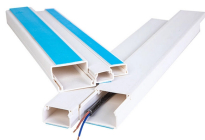

10G Gigabit Aggregation Switch

10G Gigabit Aggregation Switch

Search Newegg for 10gb aggregation switch. Get fast shipping and top-rated customer service.

Explore 10 Gigabit Ethernet switches with multiple port configurations. Desktop and rackmount designs available.

Shop Ubiquiti 8 Port 10G SFP+ Managed Aggregation Switch USW Aggregation Gray products at Best Buy. Find low everyday prices and buy online for delivery or in-store pick-up. Price Match Guarantee.

This compact managed Layer 2 switch offers eight 10G SFP+ ports and supports high-bandwidth links, making it ideal for aggregation switching to any UniFi device that deploys various interconnect ...

It is designed to aggregate your fiber-based access switches, featuring 20 Gigabit SFP slots, 4 Gigabit RJ45/SFP Combo ports, and 4 10GE SFP+ uplink ports. This allows you to connect all your 1G fiber ...

Each 10 gig SFP switch has 4x1G/10G SFP/SFP+ ports, ideal for efficient fiber aggregation and high-density fiber connectivity solutions. These 10 Gbps switches also come with 10/100/1000Mbps ...

This compact managed Layer 2 switch offers eight 10G SFP+ ports and supports high-bandwidth links, making it ideal for aggregation switching to any UniFi device that deploys various interconnect ...