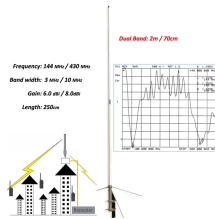

10kW EMS communication station for hospital use

10kW EMS communication station for hospital use

Discover how the NR30D DMR HT radio revolutionizes hospital emergency comms with 10W power, 2800mAh battery & AES256 encryption. This IP67-rated DMR portable radio ensures ...

Emcom's IP based Area of Refuge Solution provides locations with a simple but effective 2-way communications system. Exceeding code compliance, the Emcom Master Station grants all benefits ...

Exciter programmable in 10 kHz steps. RF Output Impedance: 50 ohms. Output Connector: 3 1/8" EIA flange, 1 5/8" EIA flange optional. VSWR: Rated power into 1.5:1 maximum. Capable of operating ...