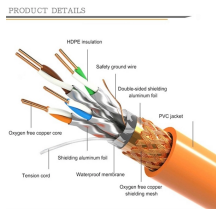

GDR Telecom Site Energy Systems

12-core fiber optic cable 20 meters

12-core fiber optic cable 20 meters

The 12-core GYTY53 is a double-sheathed, steel-armed fiber cable for outdoor and underground installations. It includes a central steel strength member, gel-filled loose tubes, water-blocking ...

Fiber Optic Outside Plant Cable, 12-core, ECSS (Electro Chrome Coated Steel) Armored, Loose-tube, Gel-filled, 9/125 μm , OS2, Singlemode, Black cable jacket

These cables consist of 12 to 216 fibers organized into 12-fiber ribbons inside a central tube. Dielectric strength members provide tensile strength while a specially formulated flame-retardant outer jacket ...

Belden's extensive line of indoor and outdoor cable products is offered in tight buffer and loose tube designs. Armored, burial, and ruggedized designs are suited to a host of industrial environments.