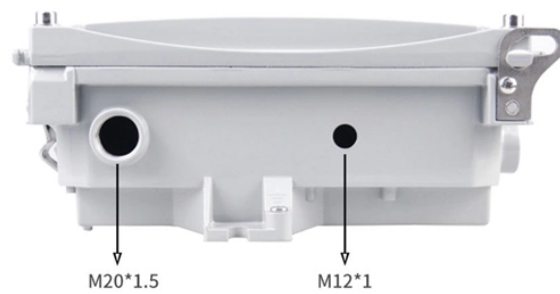

## 12-core fiber optic cable splicing reel

## 12-core fiber optic cable splicing reel

The HST8003 12 Cores Black Fiber Optic Splice Tray is designed for safe, reliable, and organized fiber splicing in various fiber management systems. With a 12-core capacity, it provides ...