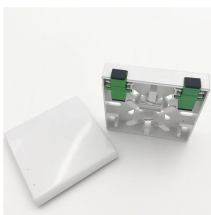

This 12 port fiber access terminal box is designed to connect feeder cables to ...