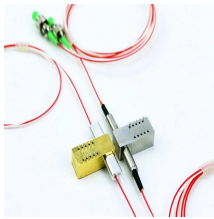

## 12-core fiber optic splice box debugging

## 12-core fiber optic splice box debugging

The WSB-48FI unit is a wall-mountable splice box for fiber optic cable (i.e. outside plant cable and inbuilding cable (Optistrip™)). The unit will accommodate four 12-inch splice organizer trays (Corning ...

FBR-11608 Fiber-Optic Distribution Box, 12-Core is a high quality product by Bud Industries used for electronic enclosure applications.

Learn how to set up a 12 core integrative splice tray with SC SM fiber optic FTTH cassette box. Discover the essentials for efficient fiber optic network ...

Datacom Indoor Wall-Mount Fiber distribution enclosure (WODF) is designed for managing high-density fibre splicing in Building Entrance and Floor Telecom facilitates fulfilling FTTH requirements.

Explore reliable optical fiber splice closures for network deployment. Our closures prioritize reliability, installability, and flexibility.