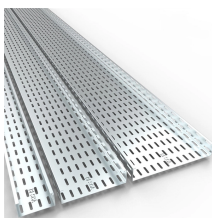

12-port cable management rack

12-port cable management rack

The 1RU 19-inch horizontal cable management rail comes with the latest finger duct type slot design and a cover to organise the cables within your rack. * Helps eliminate cable stress. * Organises cables ...

Compatible with Cat6/Cat5e keystone jack modules, face plates, wiring blocks, patch panels, and various cable types. This horizontal cable management solution provides a clean, organized method ...

The Altelix HZT-12-Rack cable management raceway is designed for use in standard 19" equipment racks. It is designed to help organize and sort cables and patch cords as well as reduce the strain of ...

This black 12-inch-wide double-sided vertical cable manager organizes and routes ...

PROFESSIONAL DESIGN: 1U 10-inch rack-mount panel featuring 12 numbered keystone ports and integrated cable management bar for organised installation **DURABLE CONSTRUCTION:** Built with ...

This rack comes with the screws and spacers needed to mount the rack to a 10-inch rack 12-port pass-through patch panel for easy cable connection without drilling holes.

This black 12-inch-wide double-sided vertical cable manager organizes and routes fiber, copper and coax cables within an open frame rack in your data center.