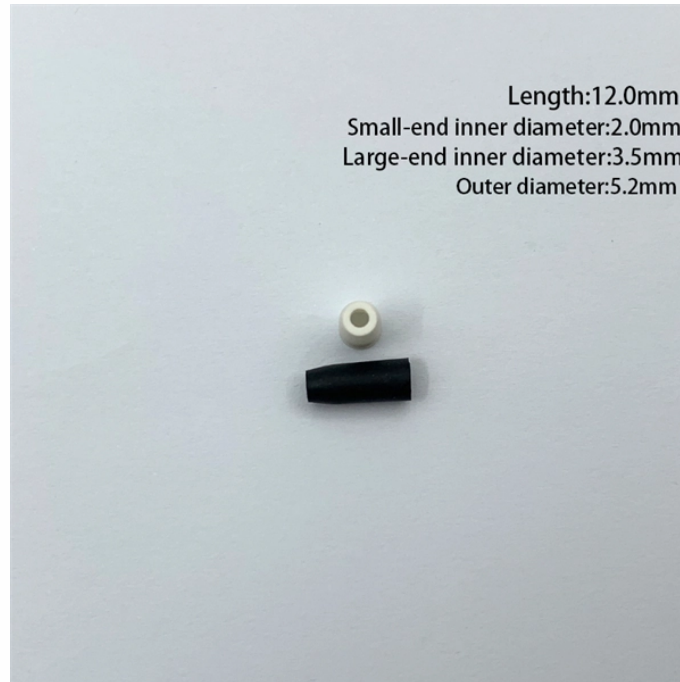

12-port cable management rack

12-port cable management rack

The 1RU 19-inch horizontal cable management rail comes with the latest finger duct type slot design and a cover to organise the cables within your rack. * Helps eliminate cable stress. * Organises cables ...

Specifications: PoE+-compliant 12-port patch panel manages and organizes Cat6 data/power cable connections in your high-density network.

The 2U cable management panel helps organize, separate, and protect network cables within a server rack. It ensures orderly cable routing while maintaining optimal airflow for improved heat dissipation ...

This black 12-inch-wide double-sided vertical cable manager organizes and routes ...

PROFESSIONAL DESIGN: 1U 10-inch rack-mount panel featuring 12 numbered keystone ports and integrated cable management bar for organised installation **DURABLE CONSTRUCTION:** Built with ...