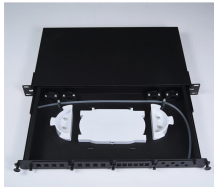

The NVIDIA/Mellanox Compatible OSFP optical transceiver module is designed for 400GBASE Ethernet throughput up to 50m link lengths over OM4 multimode fibre (MMF) using a ...

Senao 400G high-speed network switch is designed for the TOR (Top-of-Rack) or spine switch in data centers. In response to the explosive growth of data, the 400G switch aims to meet the network ...