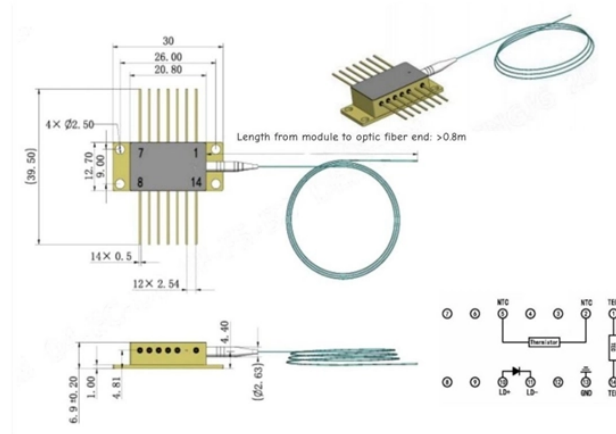

## 1200W High-Voltage Distribution Box

Outline drawings  
mm

## 1200W High-Voltage Distribution Box

Bel Power Solutions ABE1200 Industrial AC-DC Power Supplies offer up to 1200W of regulated output power. The units have a wide input voltage range of 85V AC to 305V AC in single ...

High voltage distribution box is the control part of EV power supply, which has the functions of power distribution, current measurement, short circuit protection, charge and discharge control, pre ...