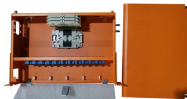

The high-speed and high-density core switch provides 128 x 200GE QSFP56 ports housed in a 4-RU enclosure, delivering scalable, high-performance, and high-bandwidth services for large-scale DCI ...

The NS-S6990-128QC2XS brings ultra-dense 400 GbE fabric to the data center ...