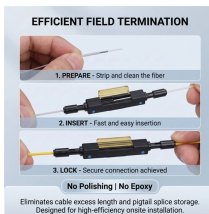

Our 1310nm direct modulated 1310nm transmitter, adopts a high linearity DFB laser and incorporates pre-distortion adjustment circuits, laser APC and ATC closed loop control circuits.

Outdoor 1310nm Optic Transmitter is a special optical transmitting equipment in HFC broadband transmitting network. This product use direct optical intension, low RF-signal input level, excellent ...