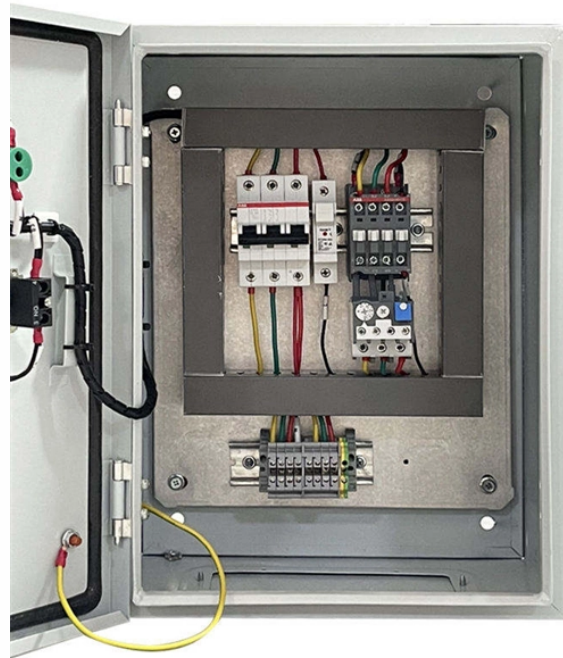

## 144 Fiber Optic Cable Connection

## 144 Fiber Optic Cable Connection

High-density EBO connectors with as many as 144 fibers per connector simplify system design and help ease cable routing challenges in space-constrained environments.