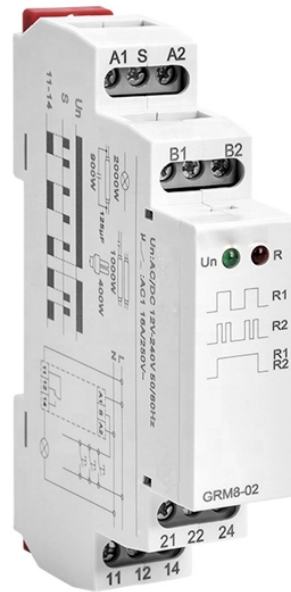

GDR Telecom Site Energy Systems

16 optical switches

16 optical switches

The matrix provides non-blocking, fully transparent optical switching, making it an ideal solution for telecom, data centers, network security, and lab/production network operators.

The POLATIS® Series 6000 Ultra Q optical circuit switch is a compact, high-performance fully non-blocking all-optical matrix switch (photonic cross-connect) with 16 input and 16 output ports.

This rack-mount device is designed with DiCon's proprietary 3D MEMS mirror technology and delivers industry-leading optical performance. The unit works without any position sensor or feedback loop, ...

The CL Series 16×16 fiber optical switch connects optical channels by redirecting an incoming optical signal into a selected output fiber. This is achieved using patented non-mechanical configurations ...

It comes in three topologies covering typical applications requiring 1x4 or 1x16 or 2x2 configurations. The N7733C is a 1x16 switch, ideal to connect a device under test with up to 16 ports, or to measure up ...