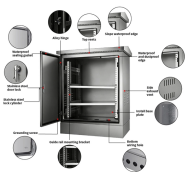

1U Standard Chassis 1000mm Depth Selection Guide

1U Standard Chassis 1000mm Depth Selection Guide

Learn about server rack sizes, industry standards, and key factors to consider before purchasing. Optimize your IT setup with the right server rack dimensions.

Below is a comprehensive, fully detailed guide covering all standard server rack sizes, form factors, height considerations, depth classifications, and ...

Get a comprehensive guide on server rack cabinet sizes and dimensions. Understand the depth, width, and height requirements to fit your IT needs.

Will the equipment extend past the rack? **ALL DIMENSIONS ARE IN INCHES.**

Below is a comprehensive, fully detailed guide covering all standard server rack sizes, form factors, height considerations, depth classifications, and best-practice configuration approaches ...

Confused about 1U rack size? Learn the exact EIA-310-D standard dimensions (1.75" × 19"), why usable depth is less than rack depth, and how to verify compatibility before mounting.

Usually yes for standard 1U and 2U servers. A 1000mm rack often provides about 850mm to 880mm usable depth, enough for many servers plus a standard 0U vertical PDU.