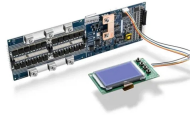

OPTIC FIBER CABLES - 2-CORE FTTH D-Link 2 Core FTTH Fiber Cable is an enhanced performance FTTH solution, constructed with two single mode/bend sensitive fibers (ITU-TG657A/G652D), ...

Contact Us

For more information, pricing, or custom energy solutions, please contact us:

Website: <https://gdroofing.co.za>

Email: sales@gdroofing.co.za

Phone: +27 72 418 9365

Address: 22 Electron Avenue, Isando, Johannesburg, 1600, South Africa

This document is for informational purposes only. Specifications subject to change without notice.