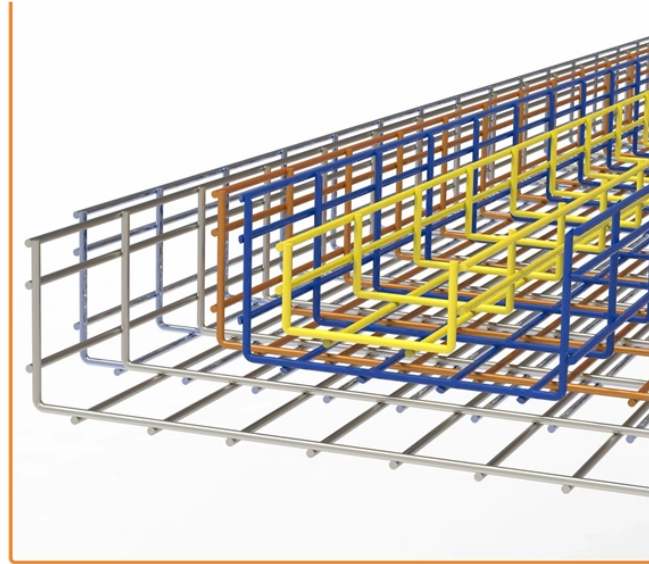

GDR Telecom Site Energy Systems

20 meters of cable tray

20 meters of cable tray

Choose from our selection of cable trays, including over 850 products in a wide range of styles and sizes. Same and Next Day Delivery.

The Ladder Tray features light, rugged, tubular steel construction. It is designed for mechanical support and strain relief in long runs of cable and creates a smooth gradual bend for cable. Rail and stringer ...

Typical support spacing for steel cable trays ranges from 1.5 meters to 6 meters depending on tray size, material gauge, and load conditions. Aluminum trays, having different material ...

Straight-section wire mesh trays route and support cable in a straight line, or they may be cut or bent for complex runs. They're lined with wire mesh to promote air circulation, which prevents overheating.

Explore standard sizes by tray type, understand width and depth limits, and see how to calculate and choose compliant cable tray sizes for real projects.

From heavy power cable pathways on oil drilling platforms to data center cabling, explore Cablofil® Wire Mesh Cable Tray that's strong yet easy to install.