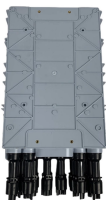

Master connecting a fiber optic cable to your router with tips, setup instructions, and configuration for optimal internet connectivity.