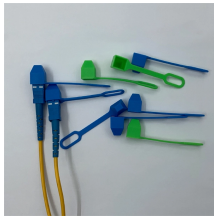

Setting up a fiber internet connection requires understanding key hardware components and following a specific connection sequence to establish your home network. This guide details the ...

Mouser offers inventory, pricing, & datasheets for 200 m Fiber Optic Cable Assemblies.