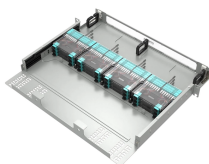

Product Description This 200 Meter fiber optic cable is terminated with an LC (Lucent Connector) on one end and an ST (Straight Tip/Bayonet Connector) on the other end. It is a single-mode fiber (9 micron ...