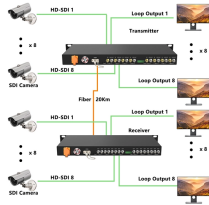

20km Single-Mode Dual-Fiber Optic Module

20km Single-Mode Dual-Fiber Optic Module

Buy Fiber to Ethernet Media Converter, Gigabit Single Mode Dual SC Converter, Built-in Fiber Module up to 20km, Dual SC to 10/100/1000M RJ45, SMF, 1310nm with fast shipping and top-rated customer ...

SFP-GE-S20-D1310 optical module has high cost performance, ...

A two-fiber optical transceiver with an SFP form factor for 1G Ethernet, complies with the 1000Base-LX standard. Designed to work in single-mode optical fiber (Single-mode fiber, SMF), maximum range ...

Powered by a high-efficiency 1310 nm wavelength Fabry-Pérot laser diode, the transceiver supports data rates of up to 1.25 Gbps over a reach of up to 20 km on duplex single-mode fiber optic cables.

TRENDnet's SFP Dual Wavelength Single Mode LC Modules are compatible with standard SFP slots found on network switches and fiber converters. Each single mode SFP transceiver is equipped with ...

SFP-GE-S20-D1310 optical module has high cost performance, supports 1.25G transmission rate and a transmission distance of 20km. Machine control unit. All of our optical modules meet laser safety ...

SFP-7020-31 SFP module has a 1.25Gbps (Gigabit) transmission rate. It is replacing the previous SFP-7010-31 model, which is now no longer available, being able to connect with old and new LX SFPs ...