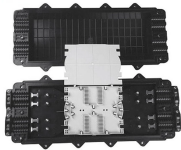

We've done the research for you and put together this in-depth guide that lists multiple options, their details, reviews, and pros and cons. This should help you make an informed decision ...