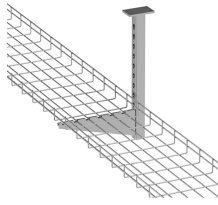

This singlemode fiber cable adopts fiber America Kevlar Aramid Yarn, higher ...

Ideal for setting up or expanding your fiber optic network, this jumper is compatible with all types of fiber optic LANs and communication systems.