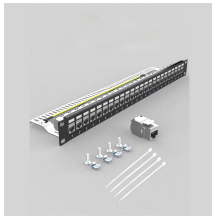

2218 PoE Switch

2218 PoE Switch

Omada creates a highly scalable network, all controlled from a single interface. Seamless wireless and wired connections are provided, ideal for use in hospitality, education, retail, offices, and more.

DH-LR2218-16ET-240 is a 16-Port web managed ePoE switch, which is able to realize PoE transmission over 800 meters Ethernet cable at the speed of 10Mbps, or 300 meters at the speed of 100Mbps.

150 W PoE Budget: 16× 802.3at/af-compliant PoE+ ports with a total power supply of 150 W *. Full Gigabit Ports: 16× gigabit PoE+ ports and 2× gigabit SFP Slots provide high-speed connections.

Omada 18-Port Gigabit Smart Switch with 16-Port PoE+ (SG2218P) | 150 W Power Budget | Ideal for Surveillance, Access Point, and IP Phone | Easy to Use | Cloud Centralized Management | Omada App

Shop TP Link TL SG2218P JetStream™ 18 Port Gigabit Smart Switch with 16 Port PoE+ 16 Port Gigabit Smart Managed PoE Unknown products at Best Buy. Find low everyday prices and buy online for ...

Expand your office or business network capacity to handle IP cameras, access points, VoIP phones, and other powered devices with the JetStream TL-SG2218P 16-Port PoE+ Compliant Gigabit Managed ...

About this item □Flexible Full Gigabit 10-Port PoE Configuration□16× PoE+ (802.3at/af) 10/100/1000 Mbps RJ45 ports providing up to 30W per port and total PoE power budget of 150W, together w/ 2× ...