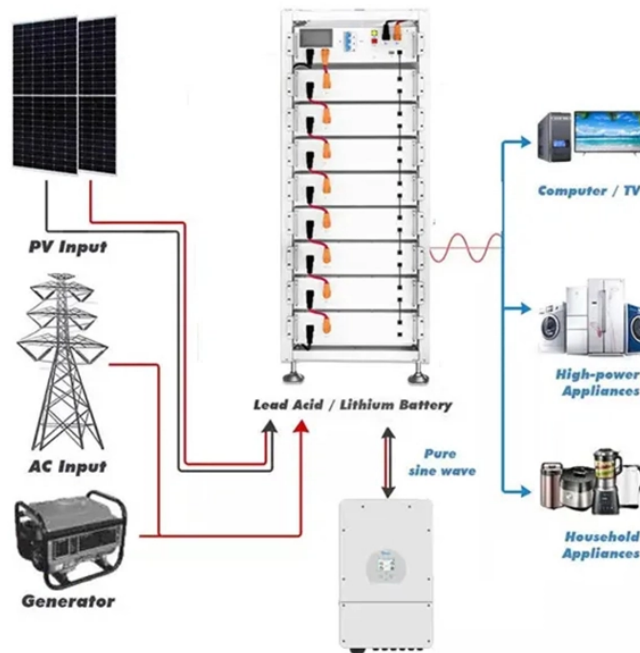

# GDR Telecom Site Energy Systems

## 24 Gigabit Ethernet Ports and 20 Gigabit Fiber Optic Ports Switch

From workstations to VoIP phones, NETGEAR's 24-port switches keep every device connected. Order today to expand your business or office network effortlessly.

The S5300-24S8T6X is a Ethernet-managed aggregation switch with 24x GE SFP ports, 8x GE RJ45, and 6x 10GE SFP+ uplink ports, supporting a switching capacity of up to 184 Gbps and a forwarding ...

Smart software with easy-to-use interface offers managed control for secure setup, access, and SNMP management. Includes 1 year NETGEAR Insight to remotely manage your networks from anywhere. ...

Search Newegg for fiber optic switch 24 port. Get fast shipping and top-rated customer service.

Download the datasheet. The DXS-3400 Series switches feature a modular fan and power supply design for a high availability architecture. The hot-swappable design means that fans and power supplies ...