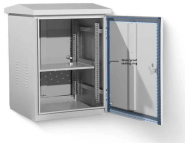

Upgrade your office network with this reliable 24-port 10/100Mbps switch. Auto-negotiation, flow control, and energy savings make it ideal for up to 16 users.