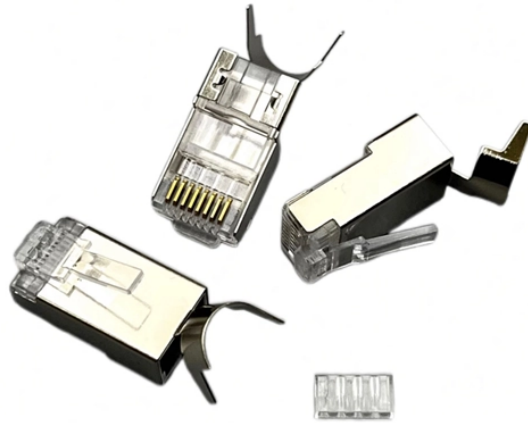

24 Terminal Box

24 Terminal Box

AZE's Fiber optical distribution box is used as a termination point for the feeder cable to connect with drop cable in FTTx communication network system

AZE's Fiber optical distribution box is used as a termination point for the feeder ...

This plastic indoor/outdoor fiber optic terminal box has a latching top for easy access and accepts up to 24 fiber optic panel mount couplers. It is used to interconnect fiber splices and terminated fiber cables.

24-CORE FIBER OPTIC TERMINAL BOX AR-DB24P-A ... [DOWNLOAD TECHNICAL SHEET](#) [INSTALLATION MANUAL](#)

Enhance your network capacity with our 24-Port Fiber Optic Terminal Box, designed for high-density direct termination and patching. The cabinet conveniently caters for the vertical building cabling and ...

The wall-mounted user cable terminal box, whose function is to provide the fusion of fibers, the fusion of fiber and tail fiber, and the connection of optical connectors.

UnitekFiber's 24 Core Fiber Termination Box is engineered for effortless splicing, thanks to its innovative flip-up distribution panel. This unique feature enables installers to splice cables with ease, ...