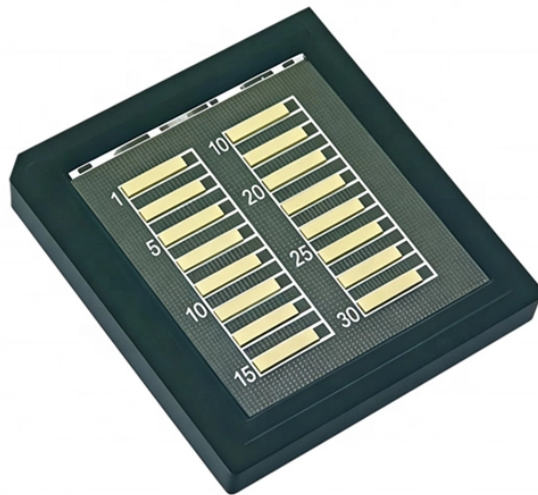

# **24-core 10 Gigabit Multimode Optical Cable**

## 24-core 10 Gigabit Multimode Optical Cable

Our Fiber Optic Distribution Cable can be found with 2, 4, 6, 8, 12, and 24 strands. The strands are color coded for easy identification and installation. This fiber cable is perfect for trunk cable between floors ...

Look no further! Our 1000Ft Aqua 24 Fiber Multimode Fiber Optic Cable 10 Gbit is designed to meet your needs. Composed of 24 multimode fibers (50 micron core) inside an Aramid yarn wrapped in an ...

This is an aqua 1000 foot spool of fiber optic distribution cable intended for large installations of short range runs at 10 Gigabit speeds. It is composed of 24 Corning ClearCurve® OM4 multimode fibers ...

This is an aqua 1000 foot spool of fiber optic distribution cable intended for large installations of short range runs at 10 Gigabit speeds. It is composed of 24 multimode fibers (50 micron core) inside an ...