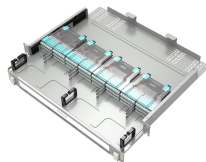

24-core optical cable with eight fiber distribution boxes

24-core optical cable with eight fiber distribution boxes

Fiber Optic Distribution Box, 6 Port Wall Mount Enclosure with 6 LC Duplex Adapters, Singlemode, FTTH, IP65 Waterproof Outdoor/Indoor Use - 8.27" x 5.31" x 1.57"

24 Core GYTC8S Fiber Optic Cable Armor Stranded Loose Tube Steel Wire ...

Optical Distribution Box 8 (ODB-8): This light and compact wall mountable box terminates up to four fibers. It is designed to serve as a building entry point for FTTH applications but is also a perfect ...

The HTB8003 24-Ports Fiber Optic Distribution Box is designed for medium-scale fiber termination and distribution in FTTH, telecom, and enterprise applications.

FTTX 8-24 port fiber optic cable distribution box with PLC Splitters IP65 provides a connection point between distribution cables and drop cables at the subscriber access point in the fiber optic network.

Premium-Line FTTH distribution box is aim designed for multi-purpose applications in FTTH projects, the dual layer design supports direct termination, and also FTTH distributions via mini splitter built in, ...