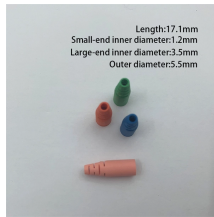

24V Power Supply for Industrial Switches

TRC Electronics has been trusted by engineers for more than 40 years to select the right 24Vdc power supply for OEM applications. We stock hundreds of different models from leading manufacturers and ...

Heavy Duty and Industrial Grade 24V AC/DC power supplies with 3 year warranty. These are fully regulated high efficiency switchmode power supplies robust enough to last for years in tough ...

DIN Rail Power Supply - 240W 24V DC 10A, Universal Input is an AC-DC DIN rail mountable power supply designed for industrial automation panels and 24V control circuits.