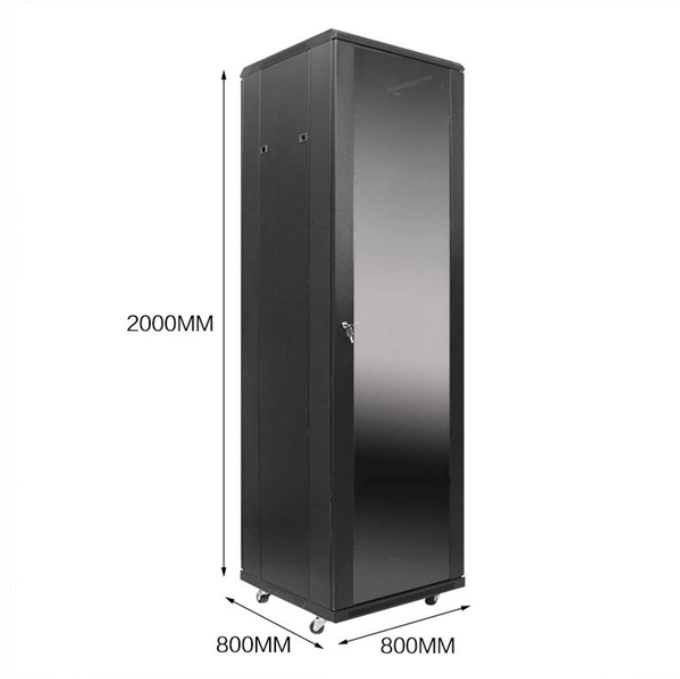

## 3 Live Wire Distribution Box

### 3 Live Wire Distribution Box

The power distribution box can be mounted onto the 19" profiles exactly where the customer desires. Benefit: This box allows the electrical switches to be segregated from the other components installed ...

Browse power distribution boxes with circuit breaker protection and multiple outlet configurations. Shop durable solutions for construction and emergency use.

Terminal Box, Type 3R are wire-splice boxes for outdoor commercial or industrial applications that have a feeder tap to branch circuits. Boxes are available in three- or four-wire configurations in sizes up to ...

A three wire junction box is an essential component in electrical installations that allows for the connection and distribution of electrical wires. It provides a safe and convenient way to connect ...