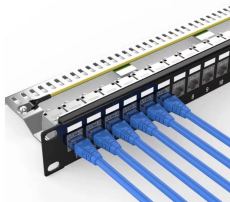

GDR Telecom Site Energy Systems

3-hole terminal box

3-hole terminal box

The box includes closure plugs, grounding screws, and mounting lugs. ...

Choose from our selection of terminal boxes, including over 4,300 products in a wide range of styles and sizes. Same and Next Day Delivery.

Mouser offers inventory, pricing, & datasheets for 3 Position Pluggable Terminal Blocks.

Midwest offers a full line of terminal boxes for 240 volt single phase and three phase, and three phase 600 volt ratings to meet your application requirements.

Surface Mounted, waterproof sealed plastic electrical enclosure switch push button box. Its main material is durable and impact-resistant plastic. Better waterproof and Anti-corrosion performance; ...

These 2-color push button boxes will enhance your systems with emergency, alert, and neutral colors. Each comes with a black base and your choice of three colored covers.

The WAGO light box, specifically model 222-413, serves as a reliable terminal enclosure for low-voltage lighting installations, offering secure wire connections, IP20 protection, and compatibility with WAGO ...