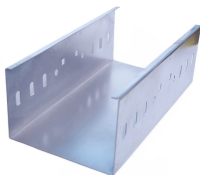

GDR Telecom Site Energy Systems

3-hole terminal box

3-hole terminal box

The box includes closure plugs, grounding screws, and mounting lugs. ...

Choose from our selection of terminal boxes, including over 4,300 products in a wide range of styles and sizes. Same and Next Day Delivery.

Mouser offers inventory, pricing, & datasheets for 3 Position Pluggable Terminal Blocks.

Midwest offers a full line of terminal boxes for 240 volt single phase and three phase, and three phase 600 volt ratings to meet your application requirements.

Surface Mounted, waterproof sealed plastic electrical enclosure switch push button box. Its main material is durable and impact-resistant plastic. Better waterproof and Anti-corrosion performance; ...