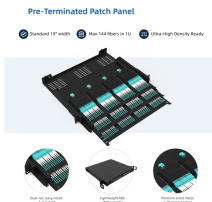

Belden Tinned Copper Shielded 300V Power Limited Tray Cable is a low-voltage Belden Cable meant for power-limited circuits. Large (20 AWG onward) cables are meant for direct burial.