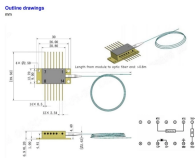

## 32-Port Splitter Rack

The 19-inch rack-mount PLC splitters are specifically designed for standard 19" racks, making them ideal for data centers or server rooms with high wiring density requirements. They feature low insertion ...

The Datacom Rack Mount splitter ensures network reliability and superior performance. PLC splitters are based on Planar Lightwave Circuit technology with precision alignment.

Each splitter is a 1RU rackmount with either 24 or 32 outputs on the rear of the chassis. They feature 5 MHz to 1000 MHz bandwidth with excellent port to port isolation and return loss.