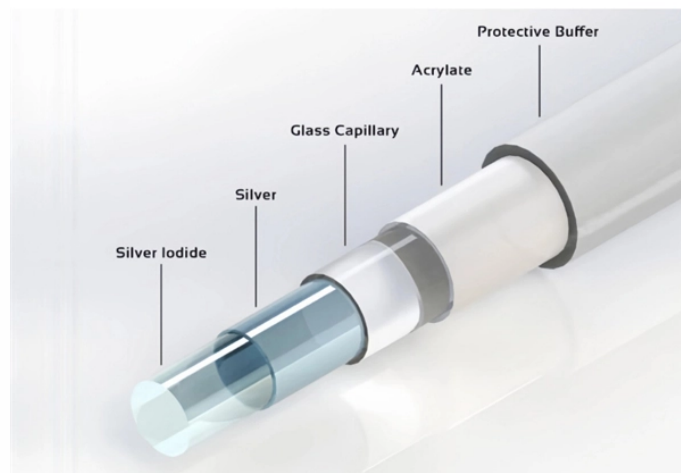

## 32A circuit breaker in the distribution box

## 32A circuit breaker in the distribution box

This 2 pole QO circuit breaker is rated at 32A at 240/415VAC. This unit provides 3kA breaking capacity and bolt on mounting. QO circuit breakers are UL Listed under UL File E84967 and are CSA ...