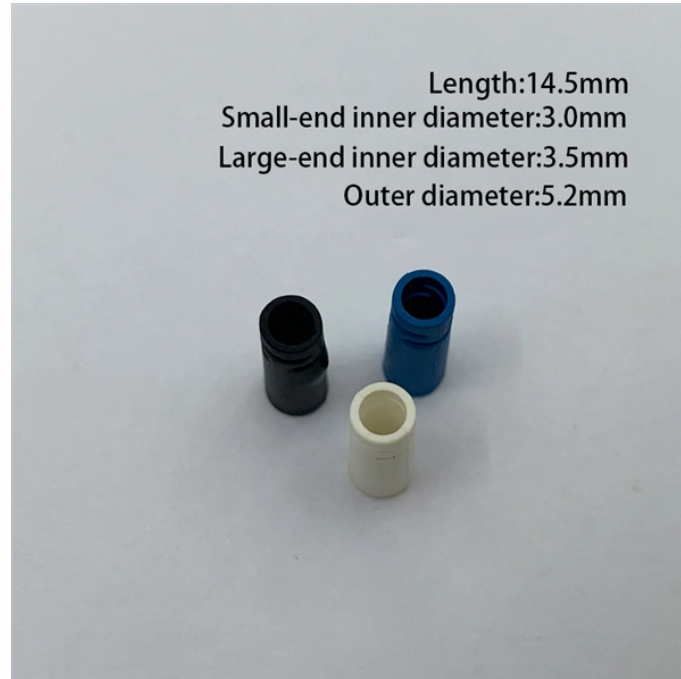

## 4-core fiber optic fusion splice box available for immediate shipment

Splice and Patch enclosures are offered in 4RU and 8RU height configurations. Constructed from durable 14 gauge aluminum, these enclosures are lightweight and rugged.

FBR-11605 Fiber-Optic Distribution Box, 4-Core is a high quality product by Bud Industries used for electronic enclosure applications.

4 Core Fiber Optic Distribution Box for Outdoor FTTH Drop Cable Description: Fiber Optic Splitter Distribution Box is made of high impact plastic. It has industry standard user interface. Adapters, PLC ...