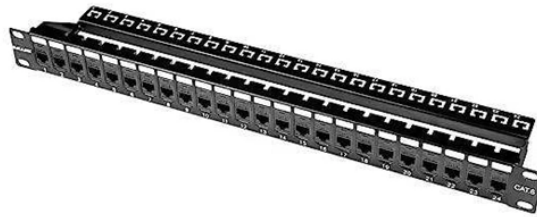

## 4-port terminal box connects to 24-pin connector

## 4-port terminal box connects to 24-pin connector

LoRawan outdoor base station

These single conductor connectors are available fully insulated or non-insulated and come in a variety of wire gauges. The color of the insulation signifies the wire gauge accepted. They can be circular with ...

Get the best deals on Terminal Blocks for Wire 4 Ports when you shop the largest online selection at eBay . Free shipping on many items | Browse your favorite brands | affordable prices.

ATX 24 Pin Main Power Cable Connector. The 24 pin main power connector was added in ATX12V 2.0 to provide extra power needed by PCI Express slots. The older 20 pin main power cable only has ...

Ideal Electrical in-Sure Push-in Wire Connector, 4-Port (30-1034P), Bag of 100—Color Coded No-Twist Connectors for Solid and Stranded Wires

WAGO's 2773 Series wire splicing connectors easily, quickly and safely connect solid and stranded conductors. Thanks to their flat and compact design, these splicing connectors are ideal for wiring in ...