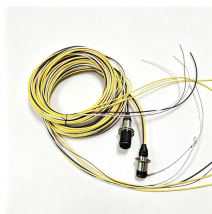

## 4-port terminal box connects to 24-pin connector

LoRawan outdoor base station

These single conductor connectors are available fully insulated or non-insulated and come in a variety of wire gauges. The color of the insulation signifies the wire gauge accepted. They can be circular with ...

Get the best deals on Terminal Blocks for Wire 4 Ports when you shop the largest online selection at eBay . Free shipping on many items | Browse your favorite brands | affordable prices.

ATX 24 Pin Main Power Cable Connector. The 24 pin main power connector was added in ATX12V 2.0 to provide extra power needed by PCI Express slots. The older 20 pin main power cable only has ...

Ideal Electrical in-Sure Push-in Wire Connector, 4-Port (30-1034P), Bag of 100—Color Coded No-Twist Connectors for Solid and Stranded Wires

WAGO's 2773 Series wire splicing connectors easily, quickly and safely connect solid and stranded conductors. Thanks to their flat and compact design, these splicing connectors are ideal for wiring in ...

Easy mounting in-line junction box with 4-pole terminal block suitable for flat and round cable up to 4mm<sup>2</sup>. Pre-cut lead in cable entry and hand removable external fixing lugs.

These are 4-port push-in wire connectors, designed for situations requiring an ...