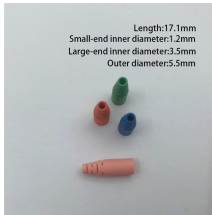

4-position small distribution box

4-position small distribution box

The Blue Sea Power Distribution Box is an AC branch circuit breaker panel with a single pole, 15 amp receptacle.

These temporary power distribution boxes feature 1, 3 or 4 adjustable circuit breakers, with a range of amperage and voltage ratings. The Load Master[®] Series portable power distribution racks are ...