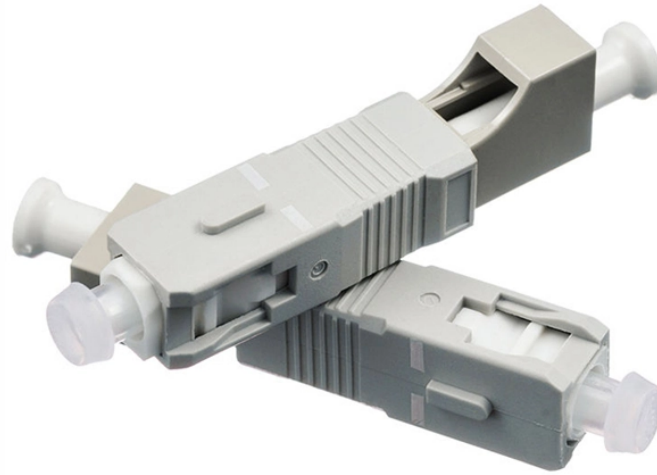

4-position small distribution box

4-position small distribution box

The Blue Sea Power Distribution Box is an AC branch circuit breaker panel with a single pole, 15 amp receptacle.

These temporary power distribution boxes feature 1, 3 or 4 adjustable circuit breakers, with a range of amperage and voltage ratings. The Load Master[®] Series portable power distribution racks are ...

This distribution board is designed to accommodate up to 4 circuit breakers, providing a safe and organized solution for distributing power within your electrical system.

Mini compact distribution board, 1-row 4 SU, IP30.

Mollom 4 Way Power Distribution Box with Bus Bars and Din Rail for Miniature Circuit Breaker MCB, Waterproof IP66. Padlock Available for Indoor and Outdoor Use 50+ bought in past month

KLV energy compact distribution boxes now provides even more flexibility. The family is complemented thanks to new 5-row flush-mounted and hollow-wall distribution boards with up to 60 modules plus 10 ...

Shop quality circuit breaker distribution boxes. Discover 4 space panels designed for reliable electrical power distribution.

The Square D Homeline 125 Amp 4-Space 8-Circuit Outdoor Convertible Main Lugs Load Center with Ground Bar is UL listed for residential and commercial power distribution