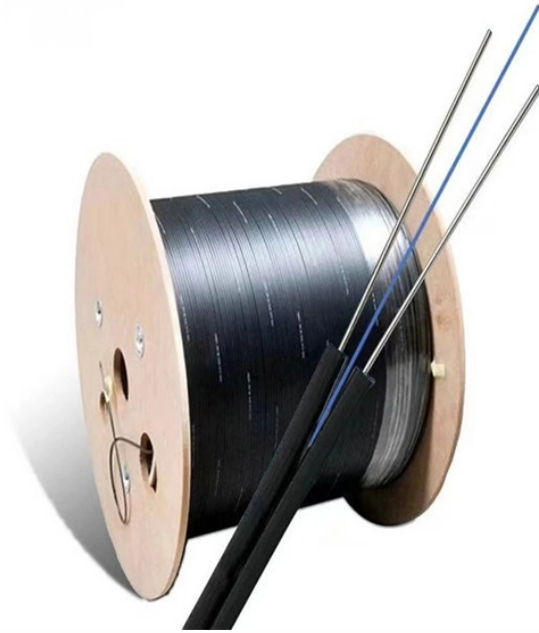

## 40075 cable tray

MR40075 has not been replaced. Please contact your customer care centre for more information.

Cable-Mgr.'s innovative cable tray, and extensive cable tray systems design are based on pre-fabricated junctions/intersections and the ability to provide powder coated finishes while maintaining grounding. ...

Over the past 55+ years, MP Husky US Cable Tray has engineered and manufactured the most reliable, highest quality, cost effective and innovative cable trays systems available.

Our aluminum, I-beam ladder cable trays feature 3-inch tangents and are using connectable with our fittings and accessories. Aluminum ladder cable trays benefit from being lightweight and resistant to ...

Choose from our selection of cable trays, including over 850 products in a wide range of styles and sizes. Same and Next Day Delivery.

While it serves a similar function to raceway or wire ducts, the cable tray is designed for much larger-scale applications where open access and high-volume cable support are essential.

Cable trays are used as an alternative to open wiring or electrical conduit systems, and are commonly used for cable management in commercial and industrial construction. Since the new cables can be ...