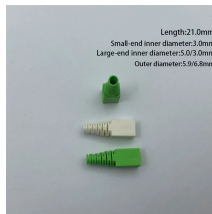

Get the best deals for 400A Power Supply at eBay . We have a great online selection at the lowest prices with Fast & Free shipping on many items!

The DC power supply is controlled by peak current, with fast response and high output regulator accuracy. At the same time, the output is equipped with a multi-stage filter, EMI/EMC ...