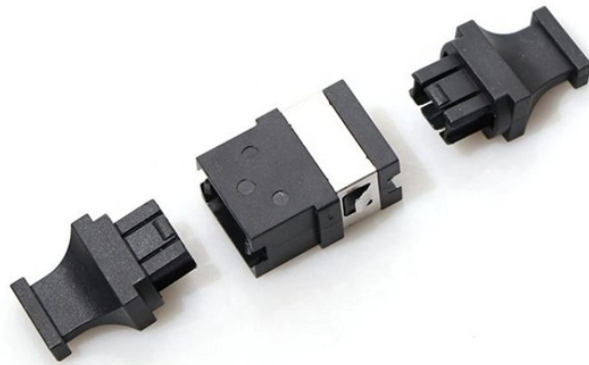

400a DC power supply unit

400a DC power supply unit

You can quickly and easily operate the power supply with its rotary knobs and buttons. Using the front-panel controls, you can make coarse or fine adjustments of output voltage and current, protection ...

Product Summary: HQHSGCGVA Adjustable DC Power Supply 20V 400A 50V 160A 80V 100A Bench Power Source Stabilized Power Supply 100V 80A 400V 20A (220VAC,100Vdc 80A) Output Type : ...

For integration into test benches and remote control applications using a PC, the N8700A power supply can be controlled via the standard USB, GPIB or LAN ...

Get the best deals for 400A Power Supply at eBay . We have a great online selection at the lowest prices with Fast & Free shipping on many items!

The DC power supply is controlled by peak current, with fast response and high output regulator accuracy. At the same time, the output is equipped with a multi-stage filter, EMI/EMC ...

For integration into test benches and remote control applications using a PC, the N8700A power supply can be controlled via the standard USB, GPIB or LAN interface. The N8700A is fully LXI compatible ...