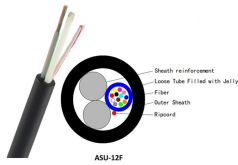

Product Summary: HQHSGCGVA Adjustable DC Power Supply 20V 400A 50V 160A 80V 100A Bench Power Source Stabilized Power Supply 100V 80A 400V 20A (220VAC,100Vdc 80A) Output Type : ...

For integration into test benches and remote control applications using a PC, the N8700A power supply can be controlled via the standard USB, GPIB or LAN ...

Get the best deals for 400A Power Supply at eBay . We have a great online selection at the lowest prices with Fast & Free shipping on many items!

The DC power supply is controlled by peak current, with fast response and high output regulator accuracy. At the same time, the output is equipped with a multi-stage filter, EMI/EMC ...

For integration into test benches and remote control applications using a PC, the N8700A power supply can be controlled via the standard USB, GPIB or LAN interface. The N8700A is fully LXI compatible ...

You can quickly and easily operate the power supply with its rotary knobs and buttons. Using the front panel controls, you can make coarse or fine adjustments of output voltage and current, protection ...