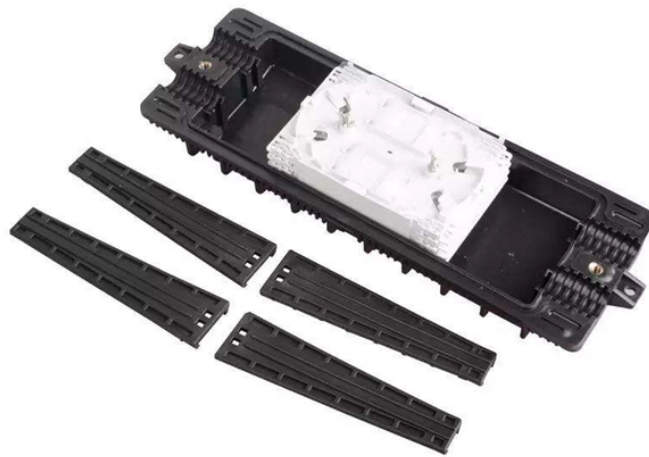

GDR Telecom Site Energy Systems

45qkl96 Laser Diode

45qkl96 Laser Diode

These kits include a laser, a beam splitter, and a laser mount. Mark a dot up to 1,000 feet across your plant for long-range applications such as laying out conveyors and positioning ventilation systems.

The laser diode selector allows you to specify the wavelength, power and package and download datasheets for a wide range of high quality laser diodes.

A laser diode is a type of semiconductor device that converts electrical energy directly in to a focused beam of light. It is similar to a LED (light-emitting diode) however is much more focused.

RPMC Lasers: Huge selection of Standard & Custom Solid-State Lasers, Diodes & Modules, designed for a variety of markets and applications.

Laser diodes, which are capable of converting electrical current into light, are available from Thorlabs with center wavelengths in the 375 - 2000 nm range and output powers from 0.2 mW up to 2 W.