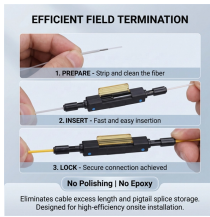

It can support patching for up to 48x SC fiber optic connections. The enclosure ...