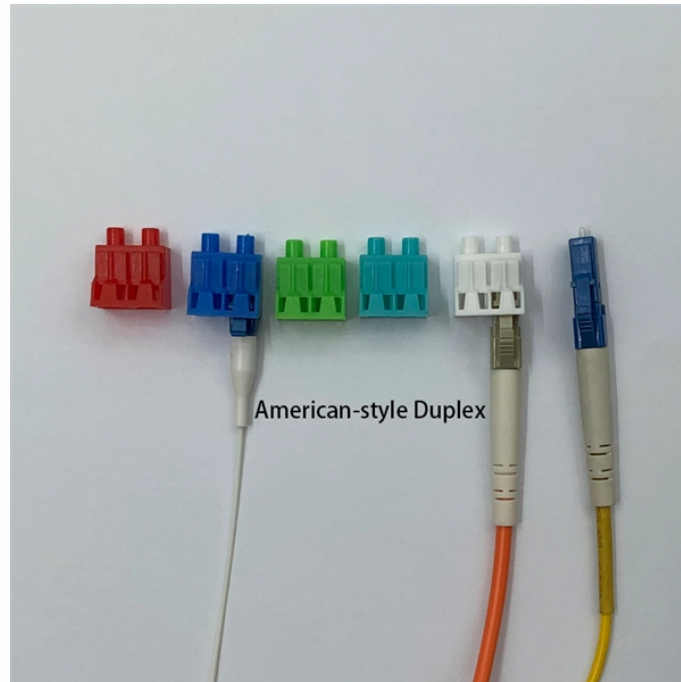

GDR Telecom Site Energy Systems

48-core fiber optic tray

48-core fiber optic tray

The Fiber Optic Tray 48cores is a device for connecting optical ...

The 48 core dome fiber splice closure is a compact and durable outdoor splice enclosure designed for fiber optic splicing, protection, and distribution in FTTH and OSP networks.

The 48-Fiber transparent fusion splice tray is ideal for fusion splicing single fiber. ...

With a capacity of 48 ports and features like a secure lid latch and set of set of 2 ...

The 48-Fiber transparent fusion splice tray is ideal for fusion splicing single fiber. The see through cover and mylar insert enable easy viewing when visual fault locator (VFL) testing and verification is ...

To prove you're not a bot, solve this simple math problem. The machine translated document is now available for download.

shop high quality 48 Core Fiber Optic Splice Tray FOST-H48F, plastic with transparent cover, hold 48 heat shrink sleeves

With a capacity of 48 ports and features like a secure lid latch and set of set of 2 keys, this low-profile wall-mountable fiber enclosure prioritizes security and ease of use for your network infrastructure.