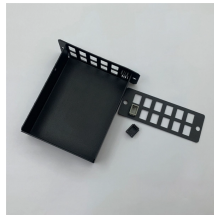

## 48-core optical fiber distribution frame pigtail

Home » Products » ODF Optical Distribution Frame 48Core SC/UPC Coupler With Pigtail Optical Fiber Splicing Tray Full Installation

An Optical Distribution Frame (ODF) 48C 2U, pre-loaded with SC simplex adapters and pigtails, is a compact and efficient solution for managing fiber optic connections in a network. The "48C" indicates ...

ODF-1048S-M 48 core ODF fiber optic distribution frame height 3U SC multimode full configuration with pigtail and flange suitable for 19 inch cabinet pull-out with cabinet accessories

It is mainly used for cable inlet, grounding and fixing and the splicing between the ...

ODF 48 Core is a high-density fiber optic distribution frame designed to meet the ever-increasing demands of today's network systems. This product is ideal for data centers, server rooms, and other ...

The ODF indoor wall mount fiber optic enclosure is designed to provide a distribution point to feed a high capacity of fiber optic cables to other closets or zones.

AMPCOM 48-port ODF supports SC multimode fiber with pigtails and couplers, cold-rolled steel housing, and pull-out splice trays. Ideal for scalable fiber management in data centers.