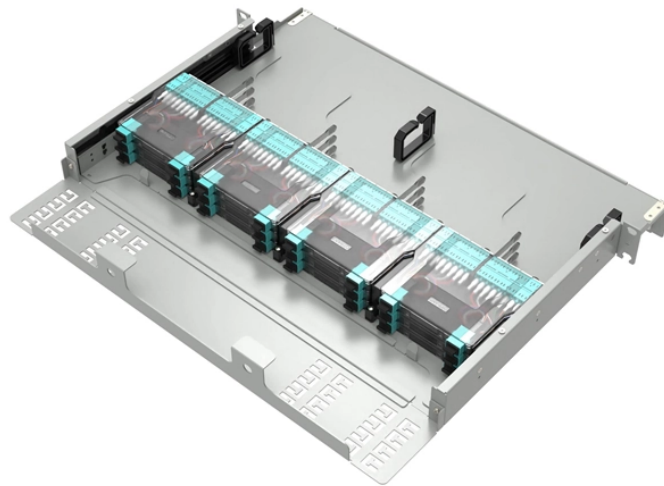

48-port dual-optical-four-electrical- power switch

48-port dual-optical-four-electrical-power switch

Layer 2, PoE switch with (48) GbE, PoE+ and 24V passive PoE RJ45 ports, (2) 1G SFP ports, and (2) 10G SFP+ ports.

The GS-4210-48P4S has 48 IEEE 802.3at PoE+ ports, 104Gbps switch fabric and advanced QoS functionality for deploying medium- to large-scale VoIP or wireless networks at a low total cost.

The switch complies with IEEE 802.3af/at/bt standards, delivering up to 90 W PoE++ (802.3bt) per port and a total PoE power budget of 1600W, supporting multiple high-power devices such as wireless ...

The DGS-1250 Series switches support 24 or 48 x 10/100/1000BASE-T ports, with each switch also supporting an additional 4 x 10G SFP+ ports for optical connections using multimode or single-mode ...

The MS130-48 cloud-managed 48 GbE network switch is optimized for medium to large campuses with Wi-Fi and IoT deployments. [Learn more here.](#)

The switch complies with IEEE 802.3af/at/bt standards, delivering up to 90 W ...

Front Panel of a 48-Port Cisco Catalyst 1000 Fast Ethernet Switch. The ports provide PoE support for devices compliant with IEEE 802.3af and IEEE 802.3at and also provide PoE support for ...