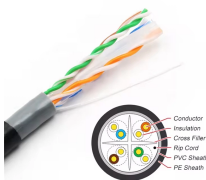

48-port managed aggregation switch

48-port managed aggregation switch

Search Newegg for 48 port managed switch. Get fast shipping and top-rated customer service.

The S7300-48X2Q4C is suitable as a switch device at the aggregation layer. The 10G downlink port can be connected to the access layer switch or server, and the 40G/100g uplink port can be connected to ...

Zero-Touch Provisioning requires the use of the Omada Pro Cloud-Based Controller. Supports 12 units of physical stacking in standalone mode. **No more than 12x 10G RJ45 SFP+ modules (SM5310-T) ...

Enterprise-grade 48-port, Layer 3 Etherlighting™ PoE+++ switch with high-capacity 10 GbE RJ45 and 25G SFP28 connections for high availability system design.

Scale your infrastructure fast with our 48 port switches featuring PoE and SFP uplinks. Choose from managed and unmanaged models and streamline your setup now.

G48410GSM is an enterprise-level L3 switch based on high-performance hardware architecture. It realizes port high density of 1U device, and the host solidifies 4 ports 10 Gigabit optical. The device ...

Designed with operational resilience in mind, the Ubiquiti Aggregation switch features power redundancy through its internal power supply and built-in hot-swap fans. Its functionalities, including DHCP ...