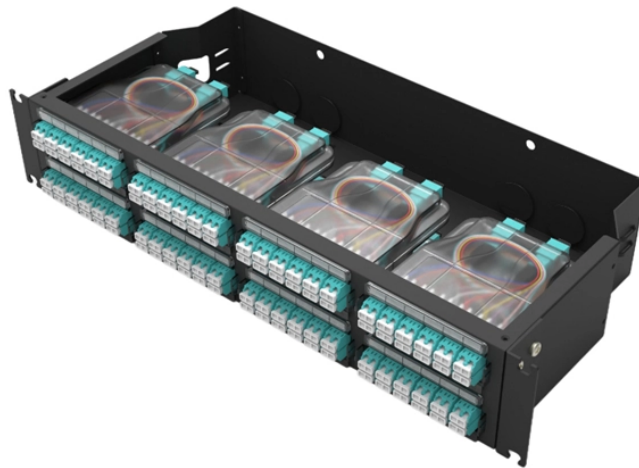

4U Switch Fixed Franchise

Overview

A 4U chassis with 4 slots, supports a maximum of 128x 40/100G or 64x 40/100G, 16x 400G high-density full line rate ports, which better meet the demands of bandwidth-intensive applications. Ship with four power supplies and smart fans by default, provide high availability and longevity. The switch employs. Finish making your selections or clear them to view relevant specifications. You are about to download a machine translated document. Houses equipment up to 20 inches deep, but extends just 8 inches from wall. SmartRack 5U Low-Profile Vertical-Moun. We can escape from the bad 3ds controls and will definitely increase its lifetime. They've done it with GU so it's possible. Gang switch all ports or switch individual. The TCRM19BR JumboSwitch 4U rack mount cages are designed to hold JumboSwitch® family hot-swappable cards. The 4U cage holds one Main+Management combo card, one Ethernet expansion card, and up to seven Interface cards.

4U Switch Fixed Franchise

The TCRM19BR JumboSwitch 4U rack mount cages are designed to hold JumboSwitch® family hot-swappable cards. The 4U cage holds one Main+Management combo card, one Ethernet expansion ...

The AZE's 4U enclosure accommodates equipment like network switches and patch panels up to 20" depth. Space limited or space-challenged locations: The 4U wall mount network cabinet saves space ...

You can switch one card individually or gang switch the entire rack. The system is scalable, capable of daisy-chaining multiple chassis to control up to 4080 individual ports.

Search Newegg for 4u switch enclosure. Get fast shipping and top-rated customer service.

High Density 4U modular cassette fixed Panel, accepts (16) G2 modules or MPO panels, providing up to 192 duplex LC ports or up to 128 MPO ports