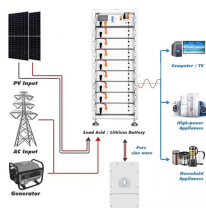

Because the low-profile cabinet mounts vertically, it extends only eight inches from the wall while housing equipment up to 20 inches deep, including network ...