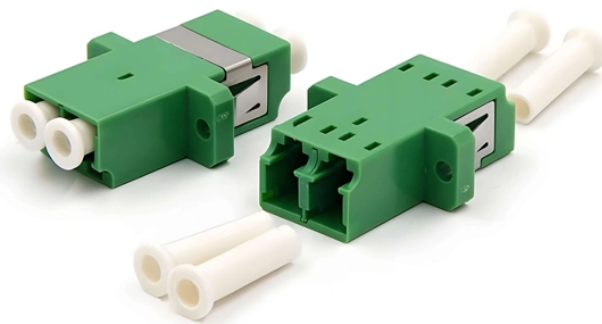

## 5-Optical-2-Electrical Switch

## 5-Optical-2-Electrical Switch

The 2x2F Bi-directional Fiber Optic Switch connects optical channels by redirecting 2 incoming optical signals into 2 output fibers. This is achieved using an opto-mechanical configuration and activated via ...

With just a light touch, these switches turn circuits on and off in sanitary areas—even when you're wearing gloves. They're ideal for environments that require frequent cleaning, such as food and ...

The rack mountable instrument can switch up to 4 input fibers to any of up to 48 output fibers in a simplex or duplex mode, independently of data format, wavelength or optical power. The switch ...