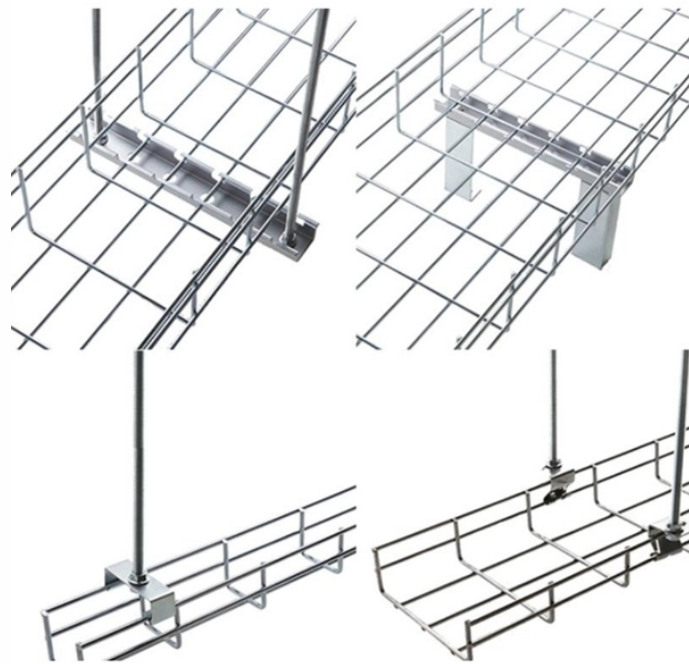

50 Cable Tray Manufacturer Wholesale

50 Cable Tray Manufacturer Wholesale

Shop high-quality 50mm cable trays from reliable suppliers. Durable, galvanized steel for various wiring needs. Perfect for data centers and infrastructure projects.

Connect with verified Cable Trays suppliers, exporters, and manufacturers. Source high-quality products, post your business requirements, and grow your B2B network on GlobalLinker.

Custom manufacturer of cabletrays made from aluminum, fiberglass reinforced plastic (FRP), galvanized and stainless steel materials. Suitable for supporting insulated electrical cables.