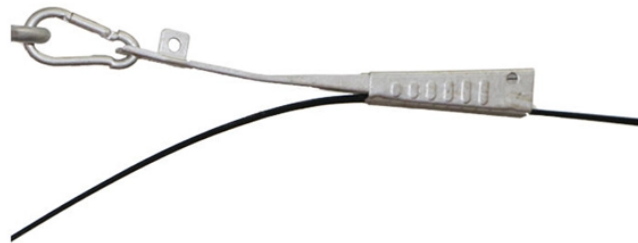

5G junction box

5G junction box

Need a reliable electrical box? The Five Gang Non-Metallic Multi-Mount Romex Box - 91.5 Cu. In. has got you covered. Get MSBMMT5G now!

You can find a variety of 5G closures and terminals for your 5G network. Different fiber optic closure systems are designed for various applications, deployment types and sizes.

With over 2 million junction boxes in the field, NO failures and a lifetime warranty, SolaDeck is the toughest junction box in the industry and simplest to install. Slotted cover locks into place with one ...

Built around a Teltonika RUTM50 5G router, this system enables secure, high-performance wireless communication in classified areas where safety, reliability, and compliance are essential.

Five Gang Drawn Style Box, 85 Cubic Inches, 12-1/4 Inches Long x 4-1/2 Inches Wide x 1-5/8 Inches Deep, Drawn Construction with 1/2 Inch and 3/4 Inch Knockouts, For use with Conduit.

Unlike the Originals, these boxes offer additional features such as removable nail tabs for metal stud mounting, removable interior mounting blocks to allow for more cubic inches in the box, and built-in ...