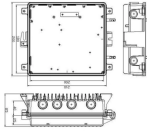

5G junction box

5G junction box

Need a reliable electrical box? The Five Gang Non-Metallic Multi-Mount Romex Box - 91.5 Cu. In. has got you covered. Get MSBMMT5G now!

You can find a variety of 5G closures and terminals for your 5G network. Different fiber optic closure systems are designed for various applications, deployment types and sizes.

Built around a Teltonika RUTM50 5G router, this system enables secure, high-performance wireless communication in classified areas where safety, reliability, and compliance are essential.

Five Gang Drawn Style Box, 85 Cubic Inches, 12-1/4 Inches Long x 4-1/2 Inches Wide x 1-5/8 Inches Deep, Drawn Construction with 1/2 Inch and 3/4 Inch Knockouts, For use with Conduit.